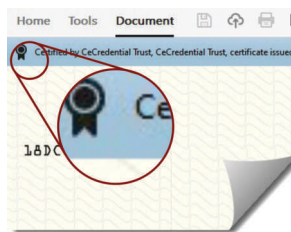

A handwritten signature in black ink, appearing to read 'Jay Bybee'.

President of the Board of Regents

Secure
Credential
Validation

● *To validate this credential:*

The CeDiD is located in the upper left-hand corner of the credential (page 1). The CeDiD is a unique identifier and is required for validation. Enter the CeDiD, using the link below to visit the institution's official validation website. Validation includes complete degree information that is time and date stamped by the issuing authority.

For more information on CeCredential Trust, click [here](#).

or visit <https://registrar.wisc.edu/cediploma/>

● *To verify the digital signature:*

This credential is certified by CeCredential Trust and should read as such. The ribbon signifies that both pages of this document have not been modified since issued. Do not trust this document if any other symbol is displayed.